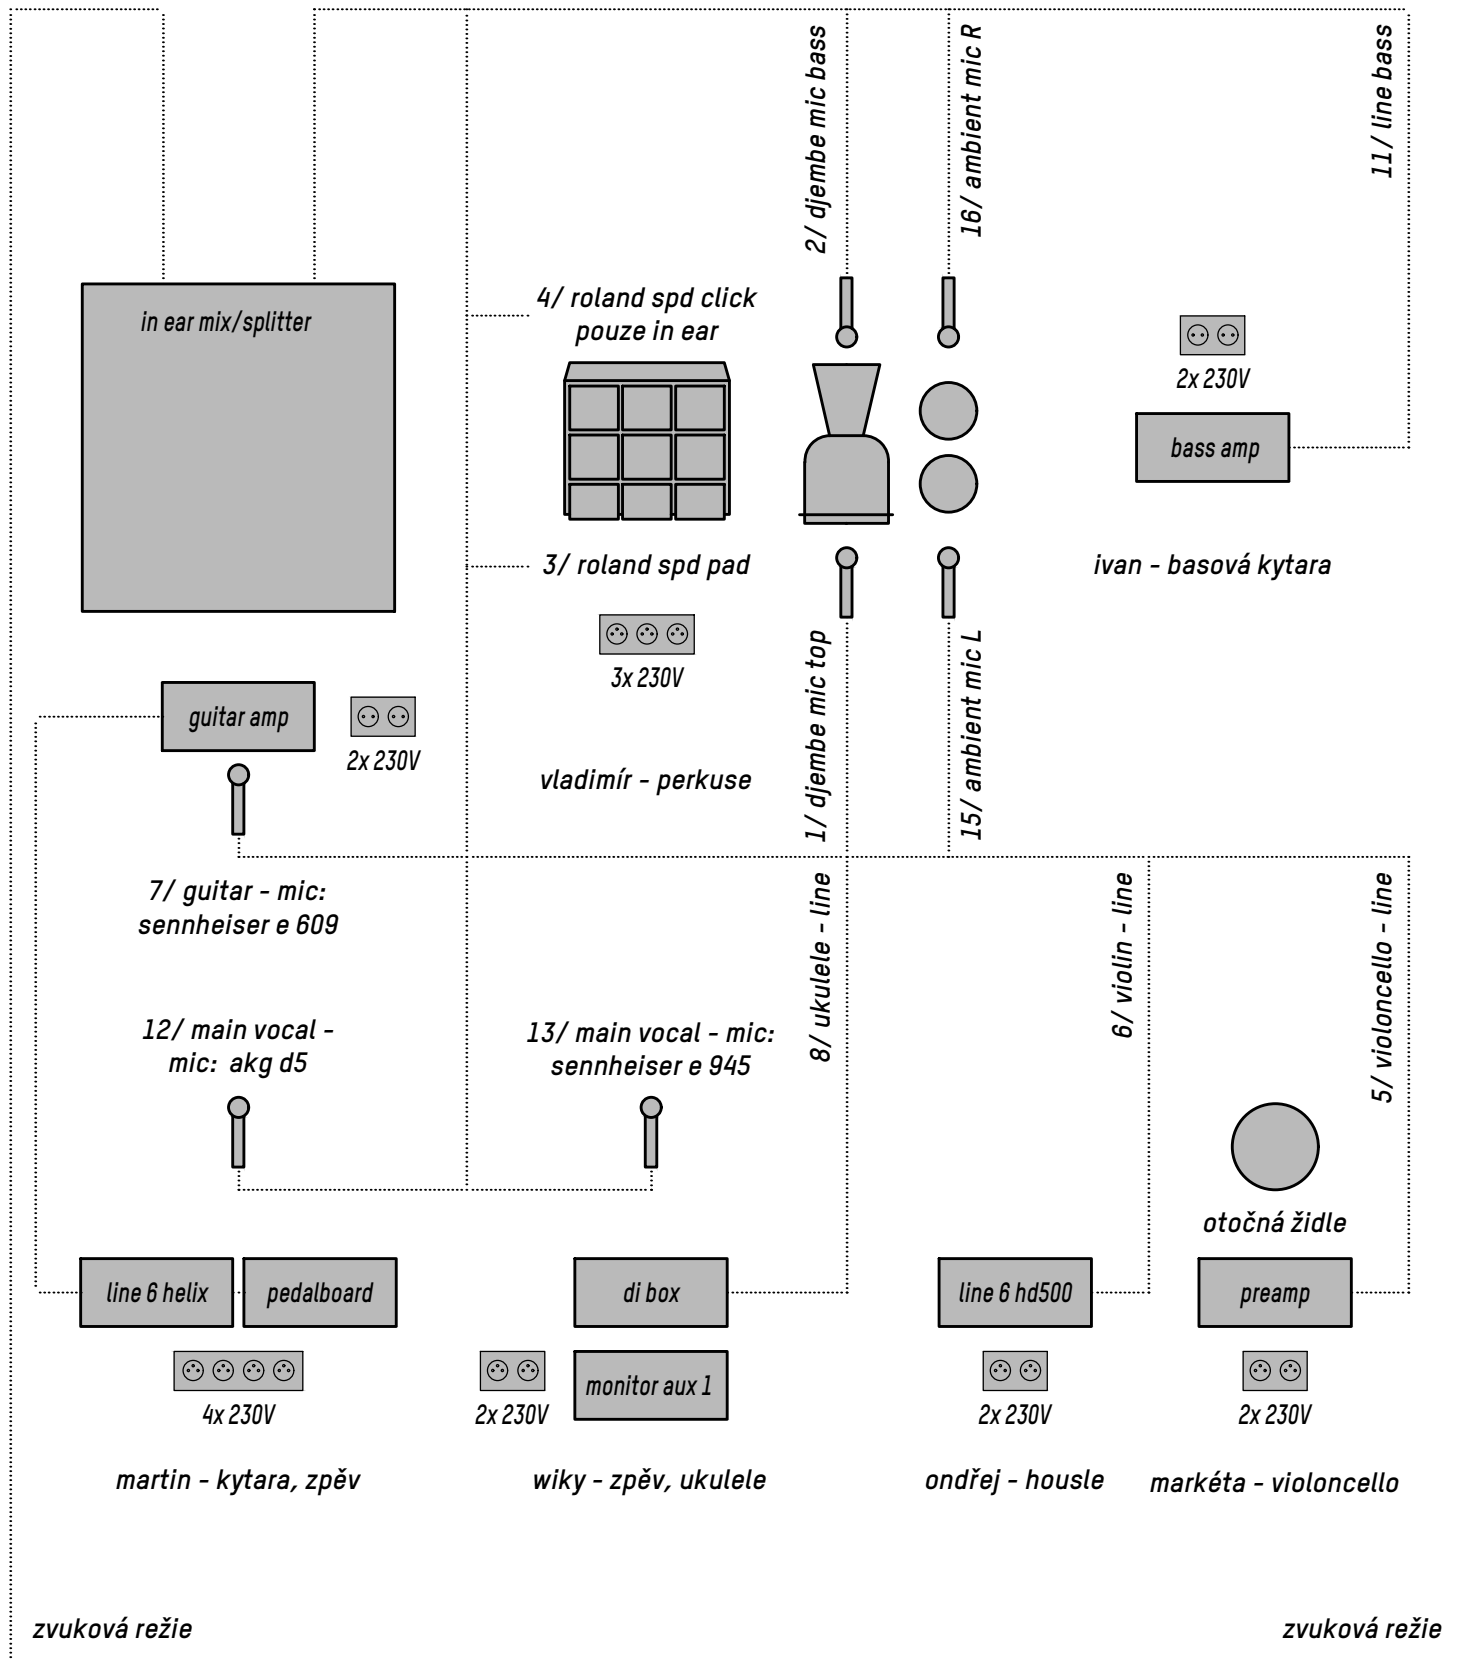

foxo stage plan

1/ djembe top

2/ djembe bass

3/ roland spd pad

5/ violoncello

6/ violín

7/guitar

8/ ukulele

11/ bass

12/main vocal guitar

13/ main vocal

(14/ back vocal)

15/ambient L

16/ambient R