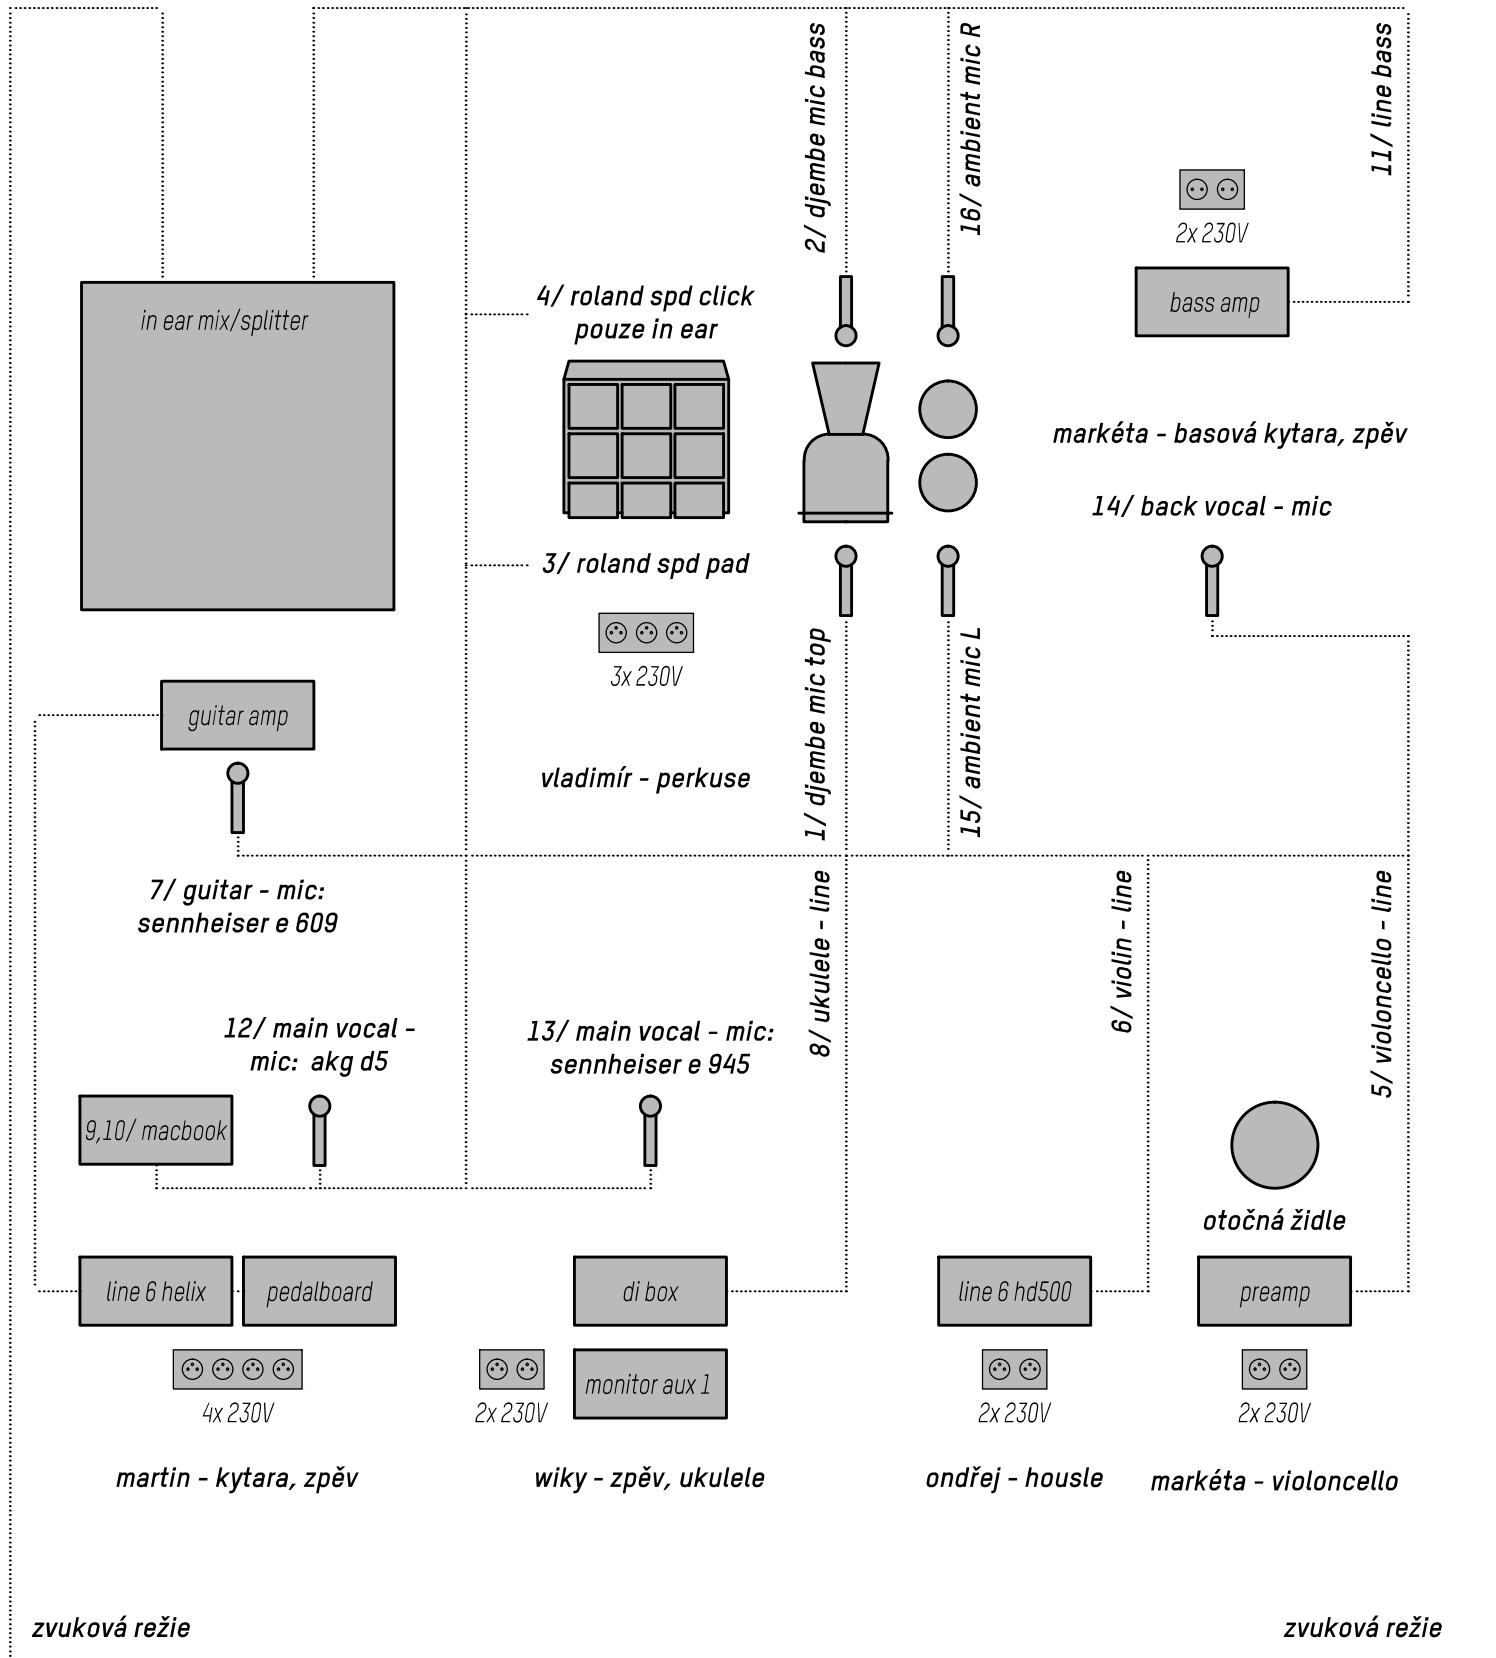

# foxo stage plan 2020

1/ djembe top

2/ djembe bass

3/ roland spd pad

5/ violoncello

6/ violín

7/guitar

8/ ukulele

9/ macbook L

10/ macbook R

11/ bass

12/main vocal guitar

13/ main vocal

14/ back vocal bass

15/ambient L

16/ambient R